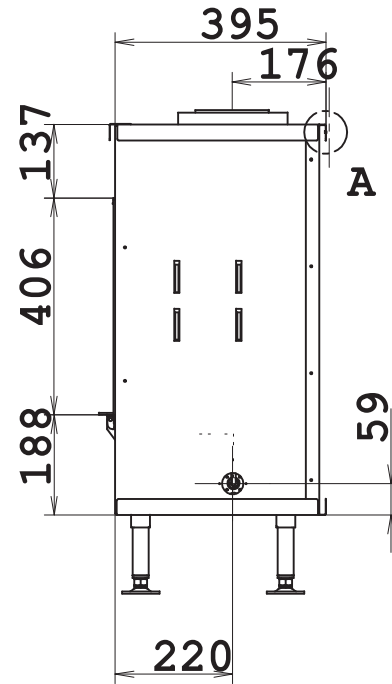

DETAIL A  
1:2

LUNA GAS 1600H

model 2010

Passion for fire