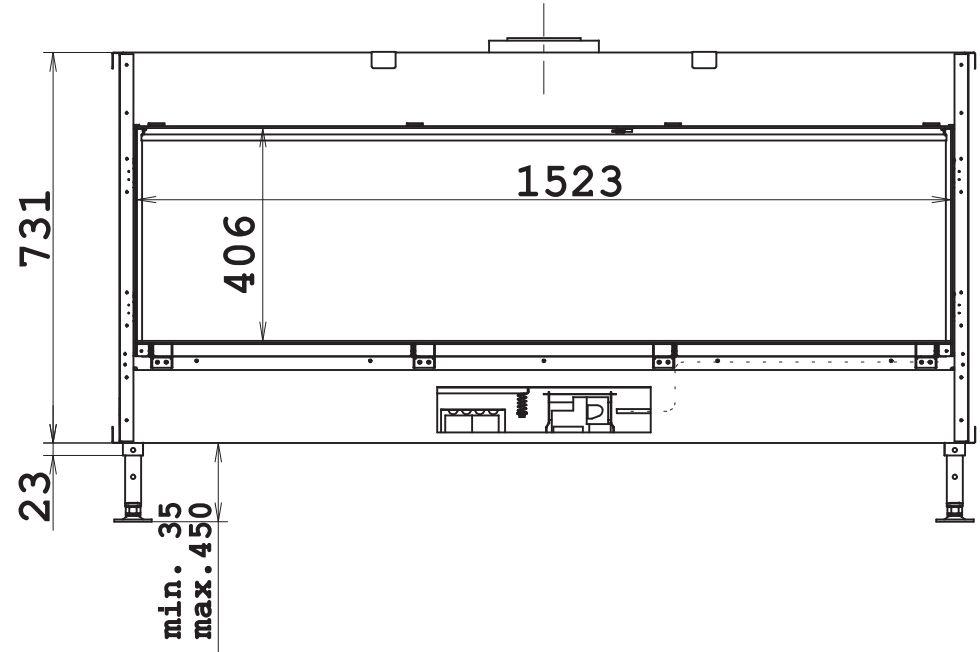

DETAIL A  
1:2

LUNA GAS 1600H

model 2010

Passion for fire