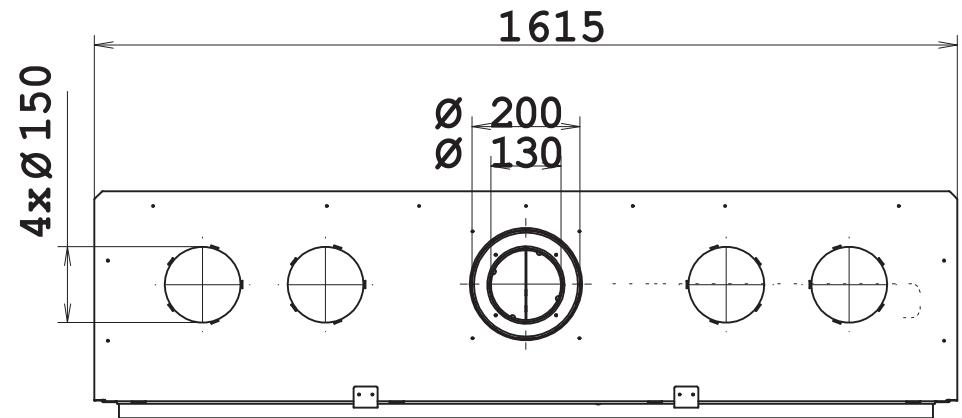

DETAIL A  
1:2

LUNA GAS 1600H

model 2010

Passion for fire